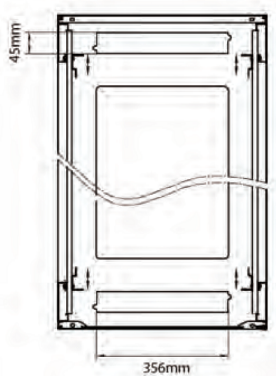

## Product Specifications

Feature	Values
Number of rack units (RU)	20
Model	Comms Rack
Width	600 mm
Depth	600 mm
Height	1090 mm
Colour	Black
Number of doors	2
With front door	Yes
Front door material	Glass
Front door locking system	One point
With rear door	Yes
Rear door material	Steel

## Standards

Standard	Detail
ANSI/EIA-310-E	Electronic Industries Association standard for horizontal spacing, vertical hole spacing, rack opening and front panel width
BS EN 60297-3-100:2009	Mechanical structures for electronic equipment. Dimensions of mechanical structures of the 482,6 mm (19 in) series. Basic dimensions of front panels, subracks, chassis, racks and cabinets
DIN 41494 Part 1 & 7	Panel Mounting Racks For Electronics Equipments; Racks And Panels, Dimensions; Dimensions of cabinets and suites of racks

## Product drawings

Front

Side

Rear

Roof

Base

### Base Cut Out Dimensions

380 mm Wide  
by  
276 mm Deep (600 mm deep rack)  
476 mm Deep (800 mm deep rack)  
676 mm Deep (1000 mm deep rack)