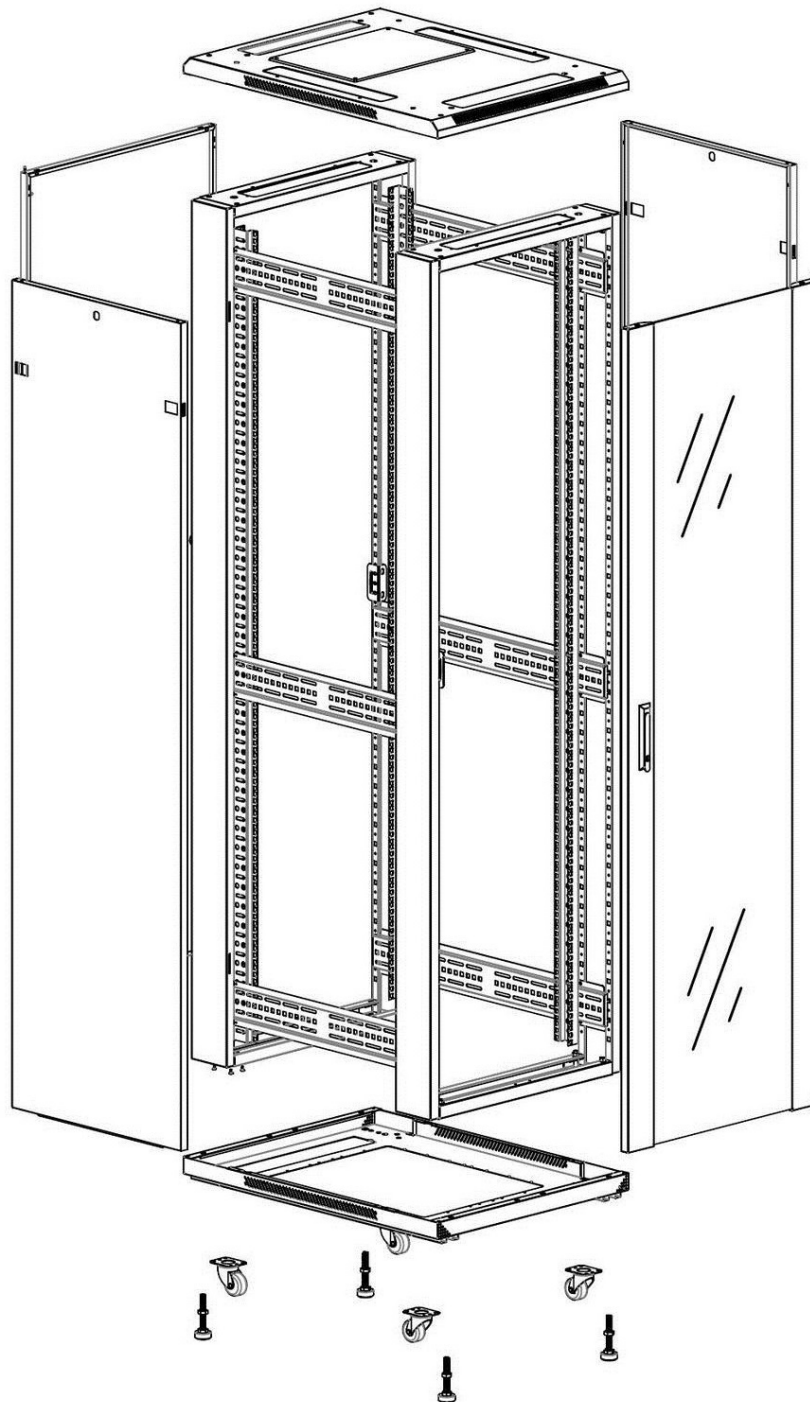

Environ CR600 20U Rack 600x600mm Glass (F) Steel
(R) B/Panels No/Mgmt Black

Item Code: 542-2066-GSBN-BK

excel
without compromise.

Exploded view